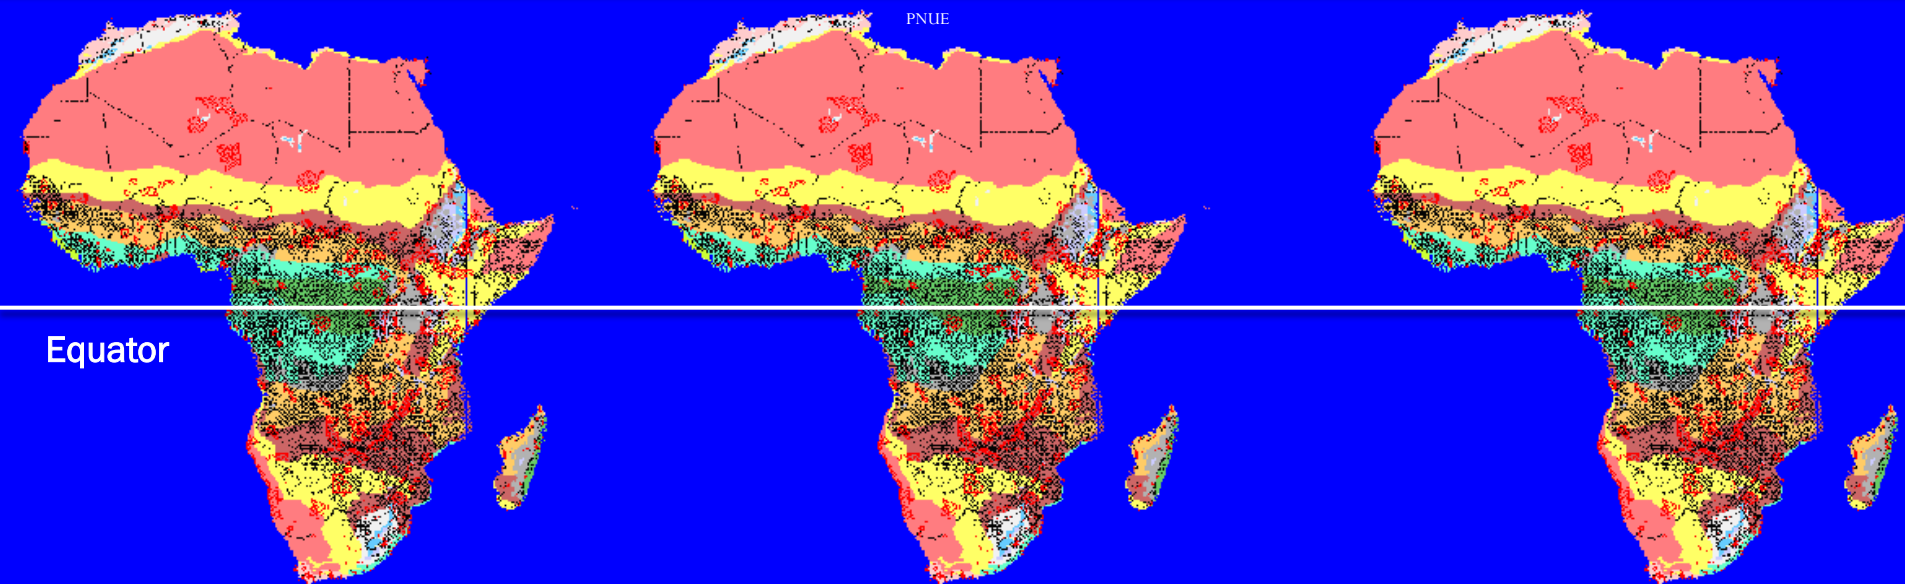

PanAAC

Pan African Agribusiness & Agro-Industry Consortium

UEMOA

**Renforcer l'Intégration pour accélérer la
Croissance.**

Ouagadougou 7-8 November 2013

**Moussa Seck
PanAAC
IPS**

The African continent: The amazing specifics

40° Parallel North

40° Parallel South

To a new vision of Agriculture

Equator: the only frontier that prevails

The centre is closest point of a global world